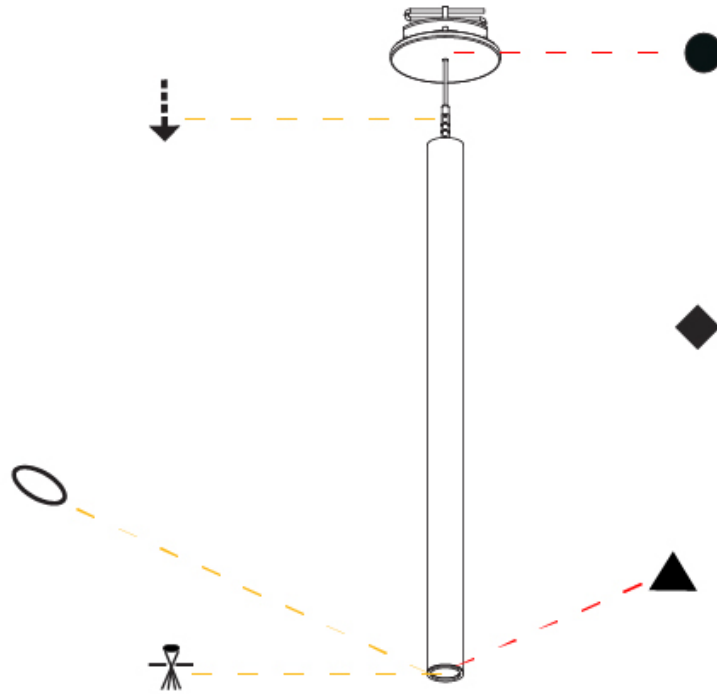

#### PHYSICAL

Shape: Cylinder  
 Diameter (mm): 28  
 Diameter (in): 1 1/8  
 Height (mm): 450  
 Height (in): 17 11/16  
 Max. Overall Height (mm): 2450  
 Max. Overall Height (in): 96 7/16  
 Min. Recessing Depth (mm): 75  
 Min. Recessing Depth (in): 2 15/16  
 Light Distribution: Downlight  
 Weight (kg): 0.504  
 Weight (lbs): 1.11  
 Diffuser: Shine Ring - Opal / Yellow / Orange / Red / Blue / Green  
 Fixture Finish: SSR / BKV / CWI / CRY / HAB / UFT / ITA / RUA / FTG / MYG / LOD / PUS / FRO / FUP / KIA / POP / BLS / SPG / MEY / GOH / GUM / CHC / COM / ABZ / JAG / OBR / MOS / ROR  
 Fixture Material: Aluminum  
 Cable Details: 2000mm or 4000mm Black Cable  
 Cut-out Measurements: 68mm / 2 11/16"

#### OPTICAL

Optic°: 24 / 32 / 58

## HANGOVER PLUG SHINE MONOPOINT RECESSED CANOPY SUSPENSION

A30844-

PROJECT

TYPE

SPECIFIER

QUANTITY

DATE

A